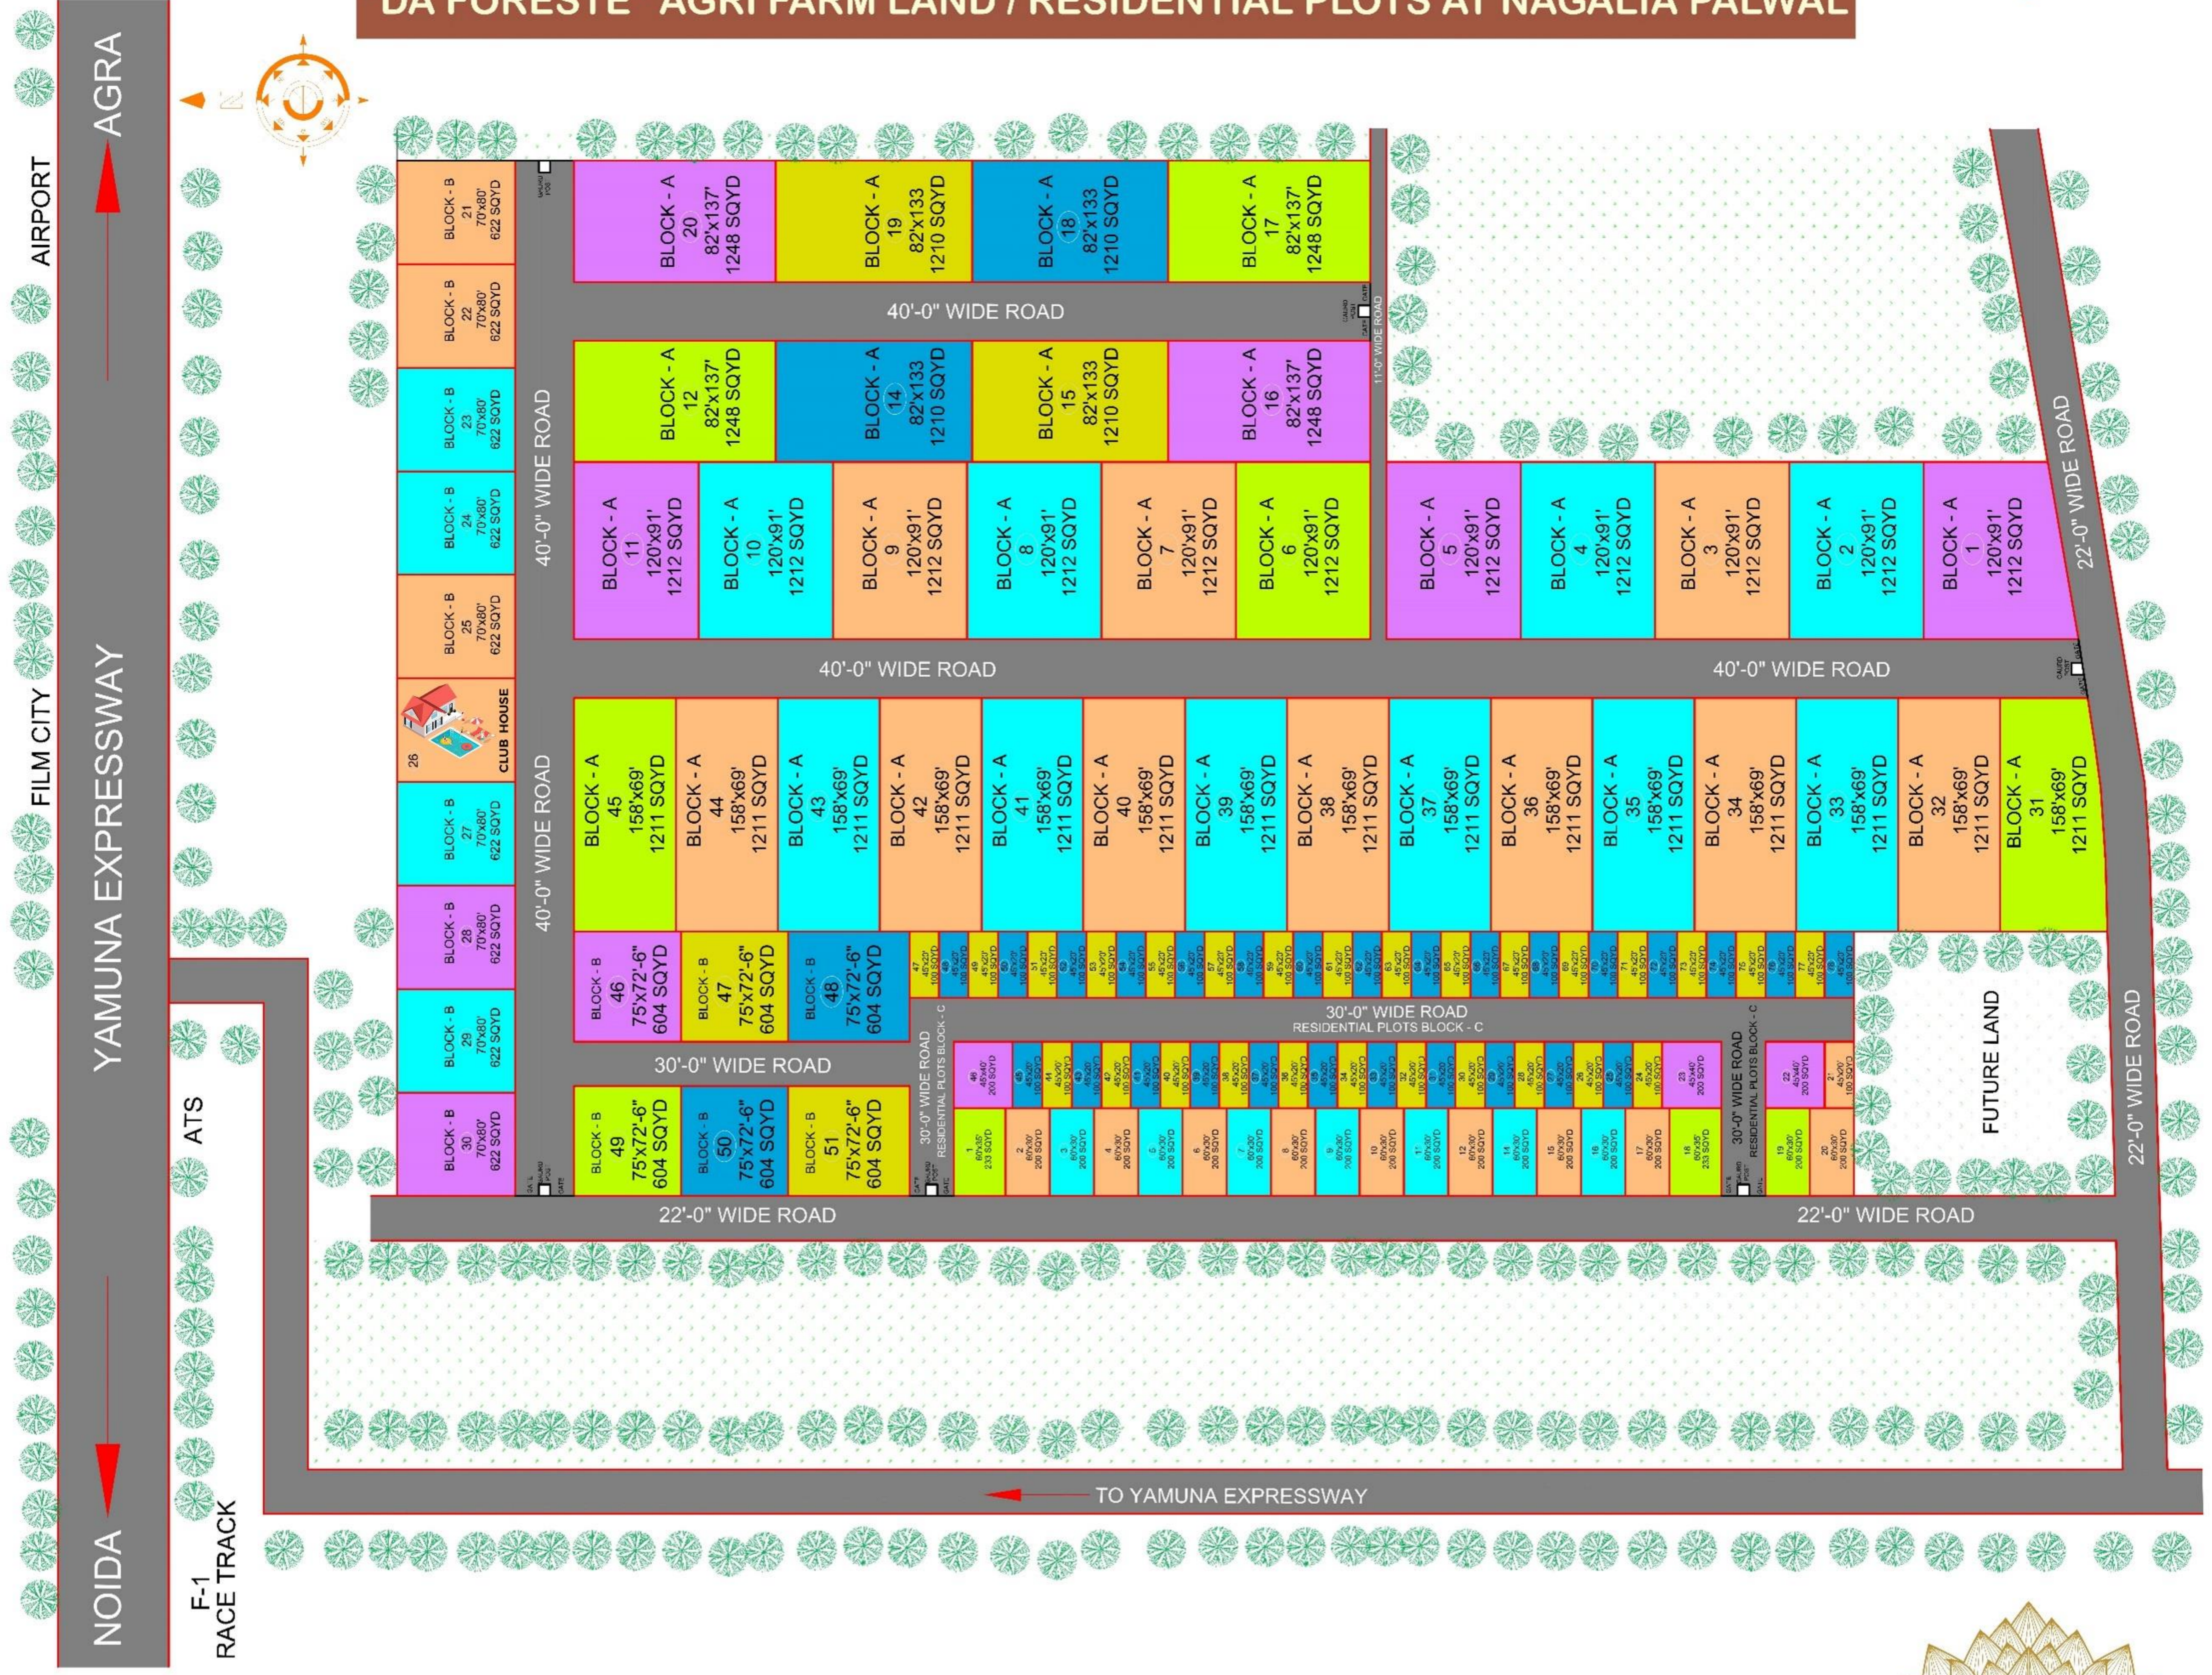

LAYOUT PLAN

"DA FORESTE" AGRI FARM LAND / RESIDENTIAL PLOTS AT NAGALIA PALWAL

AREA STATEMENT

TOTAL LAND AREA = 673638 SQ. FT = 74848 SQ. YARD = 15.45 acres
 TOTAL ROAD AREA = 122643 SQ. FT = 13627 SQ. YARD
 TOTAL PLOT AREA = 550995 SQ. FT = 61222 SQ. YARD

Block A : Agri Farms : 45 Units
 Block B : Mini Farms : 16 Units
 Block C : Residential Plots : 78 Units